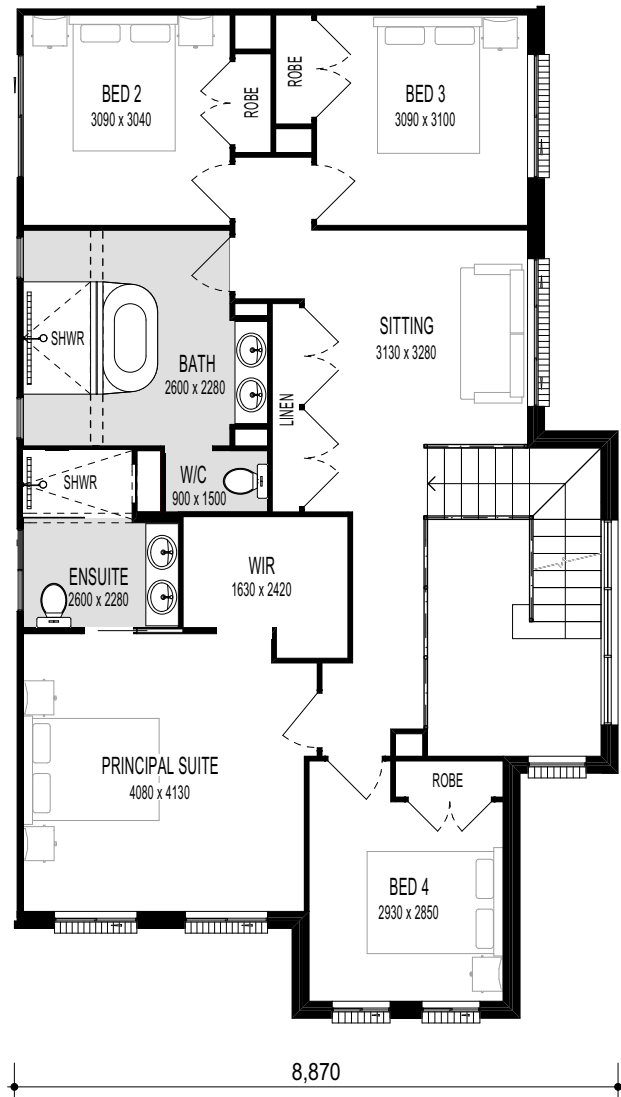

ASTON 30.5 DISTINCT

ON DISPLAY AT LEPPINGTON

ASTON SERIES

firststyle.com.au

■ FRONTAGE REQUIRED (MINIMUM): 12.5m ■ HOUSE SIZE: 283.82m² ■ SQUARES: 30.5 Sq ■ INCLUDED: ALFRESCO DINING

DISCLAIMER: Photographs & Graphic impressions are representative only to finishes available and may not reflect the finish to the standard design and may also depict fixtures, finishes & features not supplied by Firststyle Homes such as, but not limited to, landscaping & outdoor features, furnishing, decorative items, window furnishing. Dimensions are approximate only and may vary according to façade. Firststyle Homes reserves the right to revise specifications, inclusions, materials and suppliers without notice. Firststyle Homes Pty Ltd ABN 59 087 773 779 B.L. 113412C