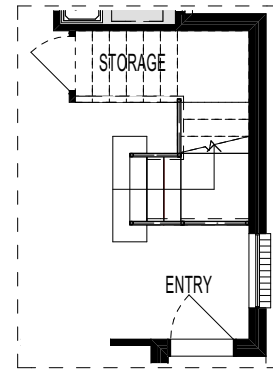

ASTON 30.5 DISTINCT

ON DISPLAY AT LEPPINGTON

ASTON SERIES

firststyle.com.au

■ FRONTAGE REQUIRED (MINIMUM): 12.5m ■ HOUSE SIZE: 283.82m² ■ SQUARES: 30.5 Sq ■ INCLUDED: ALFRESCO DINING

DISCLAIMER: Photographs & Graphic impressions are representative only to finishes available and may not reflect the finish to the standard design and may also depict fixtures, finishes & features not supplied by Firststyle Homes such as, but not limited to, landscaping & outdoor features, furnishing, decorative items, window furnishing. Dimensions are approximate only and may vary according to façade. Firststyle Homes reserves the right to revise specifications, inclusions, materials and suppliers without notice. Firststyle Homes Pty Ltd ABN 59 087 773 779 B.L. 113412C