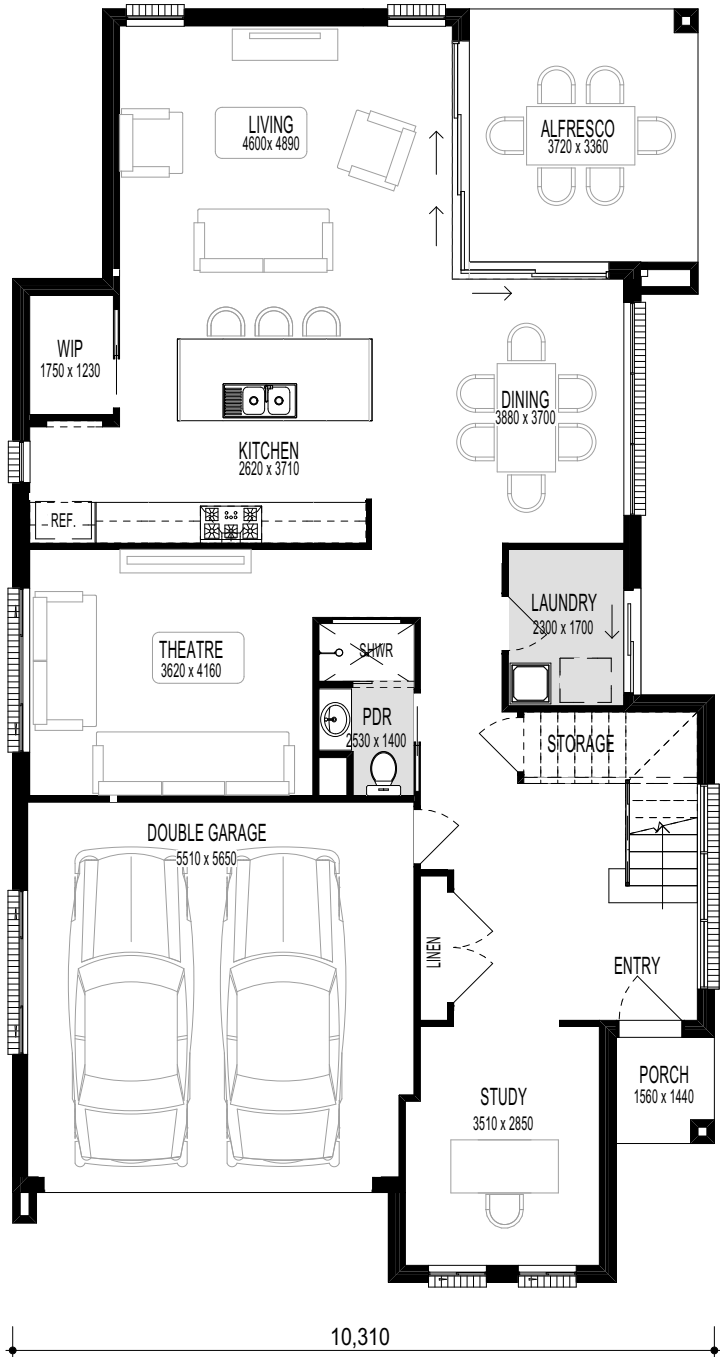

ASTON 30.5 DISTINCT

ON DISPLAY AT LEPPINGTON

ASTON SERIES

firststyle.com.au

■ FRONTAGE REQUIRED (MINIMUM): 12.5m ■ HOUSE SIZE: 283.82m² ■ SQUARES: 30.5 Sq ■ INCLUDED: ALFRESCO DINING

DISCLAIMER: Photographs & Graphic impressions are representative only to finishes available and may not reflect the finish to the standard design and may also depict fixtures, finishes & features not supplied by Firststyle Homes such as, but not limited to, landscaping & outdoor features, furnishing, decorative items, window furnishing. Dimensions are approximate only and may vary according to façade. Firststyle Homes reserves the right to revise specifications, inclusions, materials and suppliers without notice. Firststyle Homes Pty Ltd ABN 59 087 773 779 B.L. 113412C